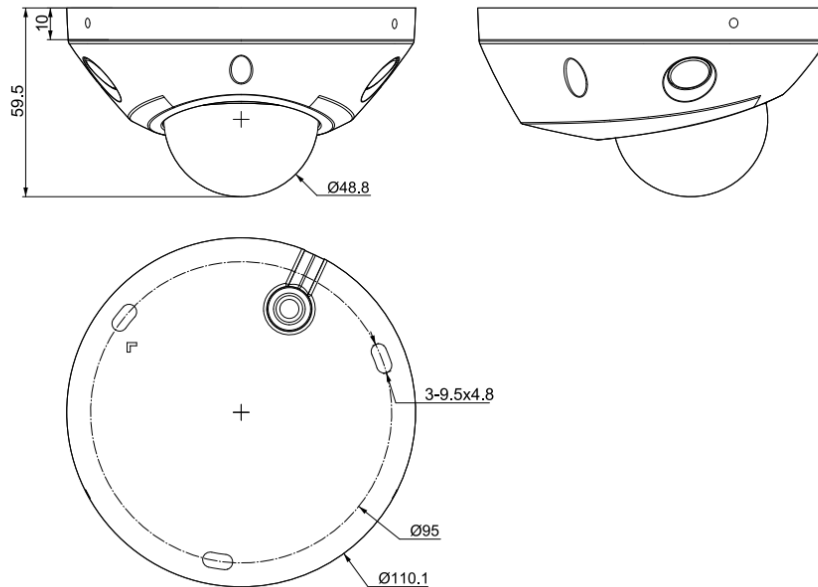

Tiandy

TC-C32PS Spec: I3/E/Y/M/H/2.8mm(4mm)/V4.2 2MP Mini Dome Camera

Pro Series

KEY FEATURES

- Metal Housing
- Up to 1920x1080@25fps
- S+265/H.265/H.264
- Min. illumination Color: 0.002Lux@F1.6
- Smart IR, IR Range: 30m
- Audio I/O 1/1, Alarm I/O 1/1
- Support tripwire, perimeter
- Human/Vehicle Classification
- Built-in Mic, SD Card Solt
- Operating Conditions -40°~65°, 0~95% RH
- POE, IP67
- Support Realtime Brightness Function
- CE, FCC
- Surge Protection 6KV

* Listed resolutions are only selectable options. It does not mean that all streams can work at their maximum resolution at the same time.

AVAILABLE MODEL

TC-C32PS SPEC: I3/E/Y/M/H/2.8MM(4MM)/V4.2

DIMENSIONS (Unit: mm)